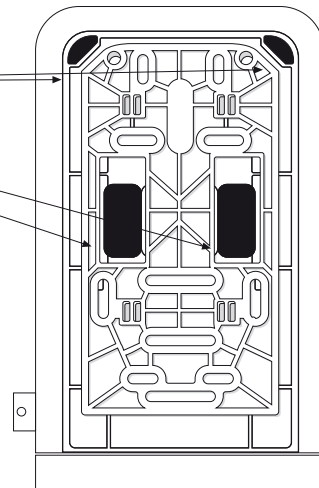

Item No.: **332540**

Supplied

- 4x  4x 
- 6 mm 3,5 mm x 30 mm
- 2x  2x 
- 1x  Magic Ring

Needed tools

- 
- 
- 
-  Ø 6 mm
- or 

Assembly plate

hang and fix (inside)

Suitable for

Item No.: 332540

System Twin Toilet Paper Dispenser

1
Open the dispenser with the Key Lock at the top

2
Put the first role into the vertical guidance rail

3
Pull out first sheet, when role is in correct position

4
Put the second role over the first role into the vertical guidance rail

Key-Lock

Standard Lock

Permanent Key

adjust Magic Ring with red side in front to lock the key

After use, discharge empty role at the bottom of dispenser