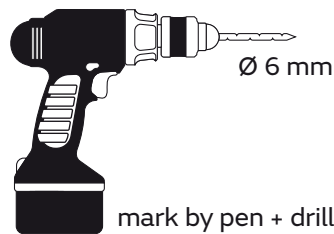

Item No.: **332540**

Supplied

- 4x  4x 
- 6 mm 3,5 mm x 30 mm
- 2x  2x 
- 1x  Magic Ring

Needed tools

- 
- 
- 
-  Ø 6 mm
- or 

Assembly plate

hang and fix (inside)

Suitable for

4
Put the second role over the first role into the vertical guidance rail

Key-Lock

Standard Lock

Permanent Key

adjust Magic Ring with red side in front to lock the key

After use, discharge empty role at the bottom of dispenser