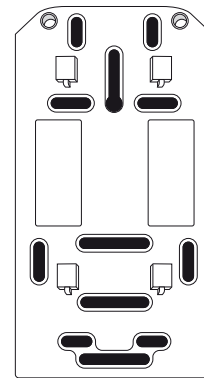

System Twin Toilet Paper Dispenser

System Doppelrollen Toilettenpapier Spender

Toiletrolldispenser voor 2 systeemrollen

Distributeur double pour papier toilette en rouleau

Dozownik do papieru toaletowego na dwie małe rolki

Item No.: **332540**

Supplied

- 4x  4x 
- 6 mm 3,5 mm x 30 mm
- 2x  2x 
- 1x  Magic Ring

Needed tools

- 
- 
- 
-  Ø 6 mm
- or 

Assembly plate

hang and fix (inside)

Suitable for

Item No.: 332540

System Twin Toilet Paper Dispenser

1
Open the dispenser with the Key Lock at the top

2
Put the first role into the vertical guidance rail

3
Pull out first sheet, when role is in correct position

4
Put the second role over the first role into the vertical guidance rail

Key-Lock

Standard Lock

Permanent Key

adjust Magic Ring with red side in front to lock the key

After use, discharge empty role at the bottom of dispenser