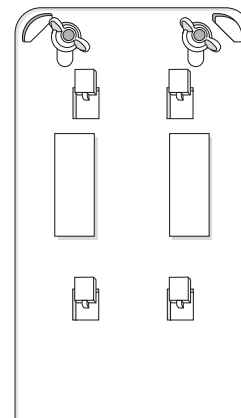

System Twin Toilet Paper Dispenser

System Doppelrollen Toilettenpapier Spender

Toiletrolldispenser voor 2 systeemrollen

Distributeur double pour papier toilette en rouleau

Dozownik do papieru toaletowego na dwie małe rolki

Item No.: **332540**

Supplied

- 4x  4x 
- 6 mm 3,5 mm x 30 mm
- 2x  2x 
- 1x  Magic Ring

Needed tools

- 
- 
- 
-  Ø 6 mm
- or 

Assembly plate

hang and fix (inside)

Suitable for

Item No.: 332540

System Twin Toilet Paper Dispenser

1
Open the dispenser with the Key Lock at the top

2
Put the first role into the vertical guidance rail

3
Pull out first sheet, when role is in correct position

4
Put the second role over the first role into the vertical guidance rail

Key-Lock

Standard Lock

Permanent Key

adjust Magic Ring with red side in front to lock the key

After use, discharge empty role at the bottom of dispenser